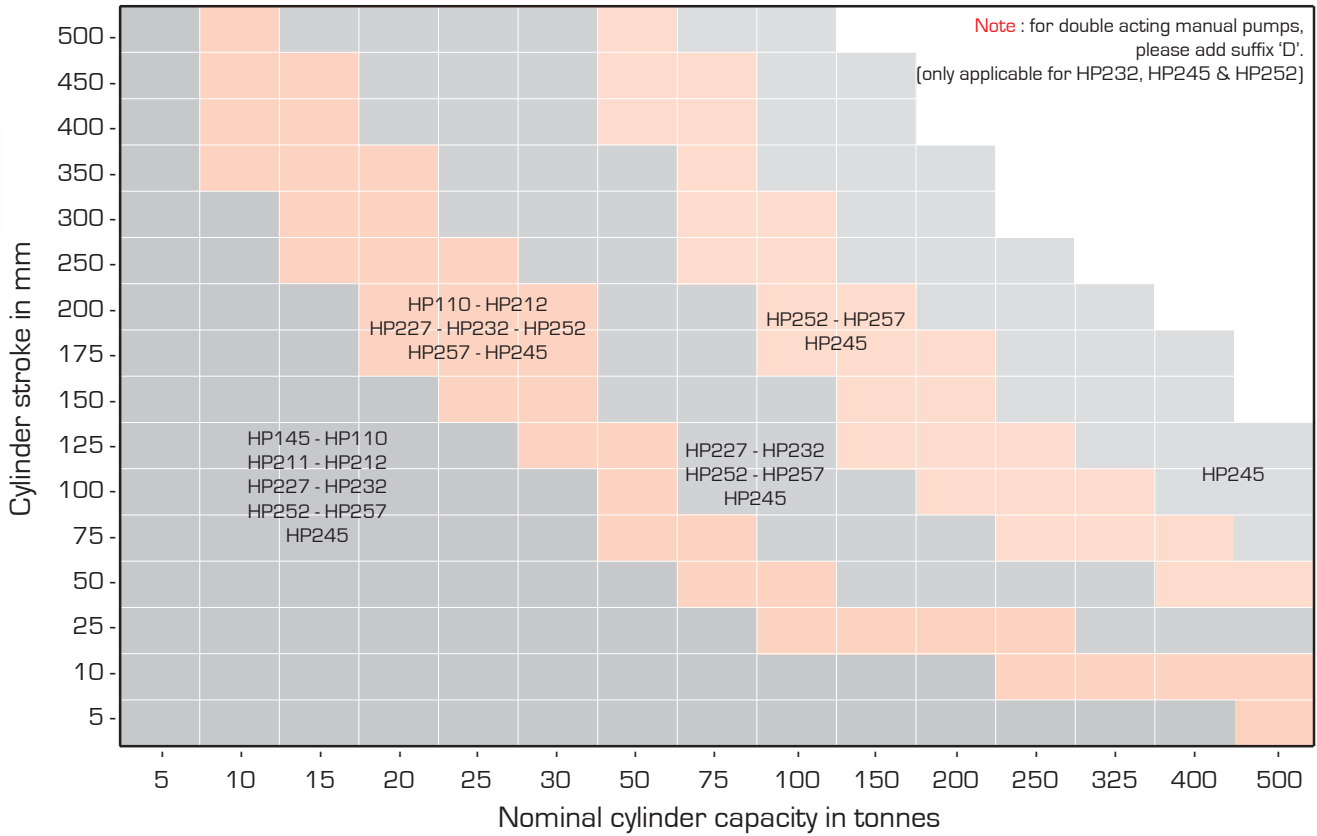

SELECTION TABLE FOR HI-FORCE HYDRAULIC PUMPS

MANUAL PUMPS

C

POWERED PUMPS